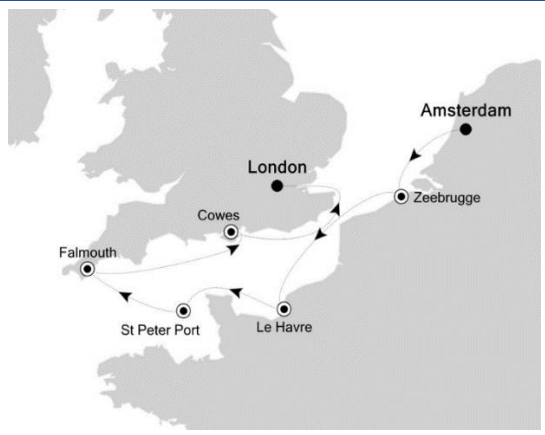

7 Nights – Copenhagen to Stockholm – 27 June 2019

June 2019	Port	Arrive	Depart
Thu 27th	Copenhagen, Denmark		6:00pm
Fri 28th	At Sea		
Sat 29th	Tallinn	8:00am	2:00pm
Sun 30th	St Petersburg		
Mon 1st	St Petersburg		
Tue 2nd	Helsinki, Finland	8:00am	2:00pm
Wed 3rd	Mariehamn	12:00pm	11:00pm
Thu 4th	Stockholm, Sweden	8:00am	

CRUISE ONLY FARES FROM \$4830 – SAVE UP TO \$6050 PER COUPLE

NORTHERN EUROPE & ENGLAND – SILVER WIND

7 nights – Amsterdam to London Bridge – 13 July 2019

July 2019	Port	Arrive	Depart
Sat 13th	Amsterdam		6:00pm
Sun 14th	Zeebrugge, Belgium	8:00am	6:00pm
Mon 15th	Le Havre	9:00am	9:00pm
Tue 16th	St. Peter Port, Guernsey	8:00am	6:00pm
Wed 17th	Falmouth, Jamaica	8:00am	6:00pm
Thu 18th	Cowes	8:00am	6:00pm
Fri 19th	London (Tower Bridge), UK	5:00pm	
Sat 20th	London (Tower Bridge), UK	7:00am	