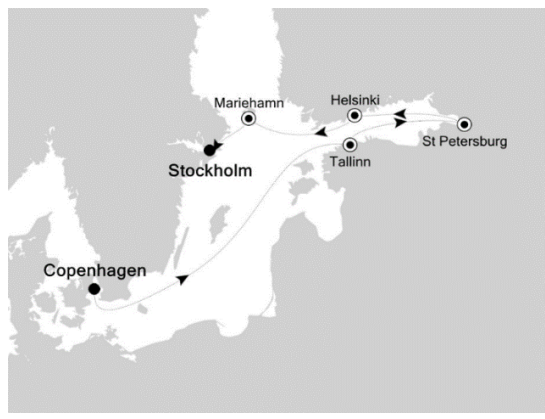

RUSSIA & SCANDINAVIA – SILVER SPIRIT

7 Nights – Copenhagen to Stockholm – 27 June 2019

June 2019	Port	Arrive	Depart
Thu 27th	Copenhagen, Denmark		6:00pm
Fri 28th	At Sea		
Sat 29th	Tallinn	8:00am	2:00pm
Sun 30th	St Petersburg		
Mon 1st	St Petersburg		
Tue 2nd	Helsinki, Finland	8:00am	2:00pm
Wed 3rd	Mariehamn	12:00pm	11:00pm
Thu 4th	Stockholm, Sweden	8:00am	

CRUISE ONLY FARES FROM $4830 – SAVE UP TO $6050 PER COUPLE